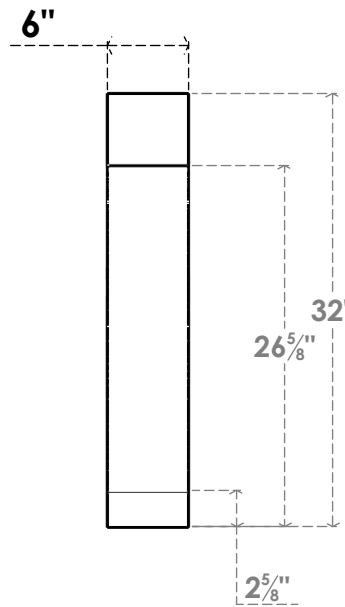

ITEM NUMBER: BRCPC060X24000X32000IMP

6"W X 24"D X 32"H IMPERIAL ARCHITECTURAL GRADE PVC CLOSED KNEE BRACE

SIDE PROFILE

FRONT PROFILE

ISOMETRIC

EKENA MILLWORK
2300 WEST MAIN ST.
CLARKSVILLE, TX 75426
TOLL FREE: 866-607-0453
WWW.EKENAMILLWORK.COM

NOTES

1. INSTALLATION TO BE COMPLETED IN ACCORDANCE WITH MANUFACTURER'S SPECIFICATIONS.
2. DRAWING MAY NOT BE TO SCALE
3. THIS DRAWING IS INTENDED FOR DESIGN AND PLANNING PURPOSES ONLY.
4. ALL INFORMATION CONTAINED HEREIN WAS CURRENT AT THE TIME OF DEVELOPMENT BUT MUST BE REVIEWED AND APPROVED BY THE PRODUCT MANUFACTURER TO BE CONSIDERED ACCURATE.
5. ARCHITECTURAL GRADE PVC PRODUCTS ARE MADE FROM EXPANDED CELLULAR PVC AND COME NATURALLY WHITE BUT MAY BE PAINTED