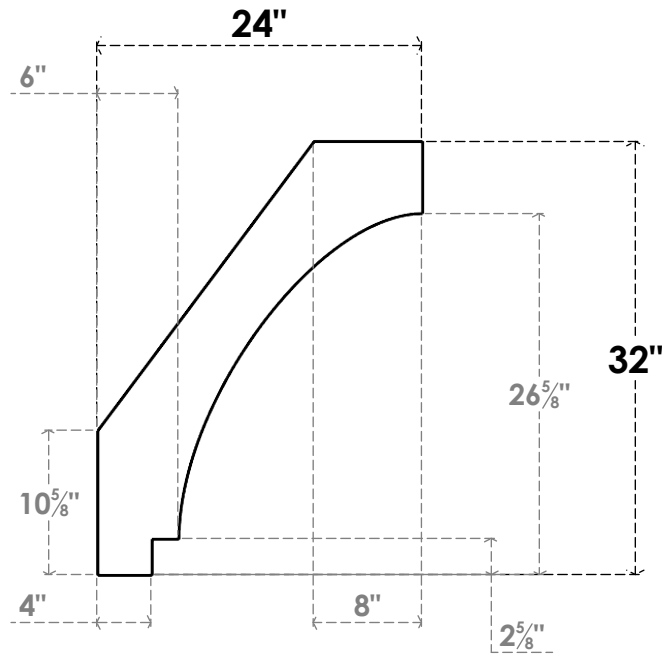

ITEM NUMBER: BRCPC060X24000X32000IMP

6"W X 24"D X 32"H IMPERIAL ARCHITECTURAL GRADE PVC CLOSED KNEE BRACE

SIDE PROFILE

FRONT PROFILE

ISOMETRIC

EKENA MILLWORK
2300 WEST MAIN ST.
CLARKSVILLE, TX 75426
TOLL FREE: 866-607-0453
WWW.EKENAMILLWORK.COM